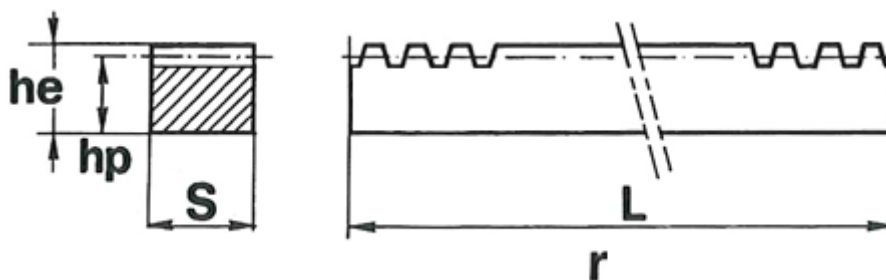

# Data Sheet

Article number: 6165050500500  
Description: Rack Module 5 50x50  
length 500 mm

## Measures

---

Actual length	= 502.66
hp	= 45
Module	= 5
No. of teeth	= 32
Nominal length	= 500
Pitch	= 15.708
Profile Sxhe	= 50x50